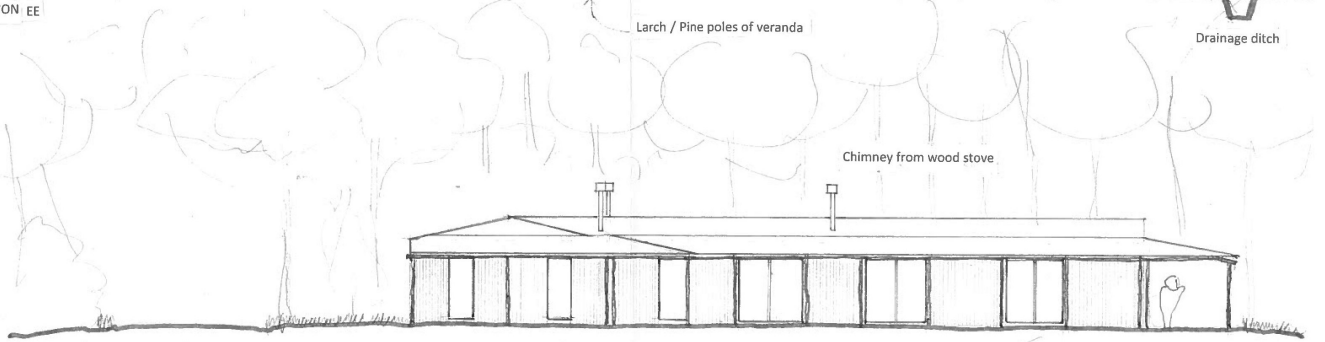

Applicant
Mr and Mrs C Van Outersterp
Sunley Hill, Nunnington,
North Yorkshire YO62 5XQ

Project
Proposed change of use of land to permit Woodland Fairy Trail
at Buttercrambe Moor Wood

1:100 Dwg NTS 05 (See drawing NTS 06 for locations)

Elevation CC, DD and EE of Reception/café/store/fairy museum/story telling sheds.

ELEVATION EE

Larch / Pine poles of veranda

Drainage ditch

ELEVATION DD

Chimney from wood stove

ELEVATION CC

Window